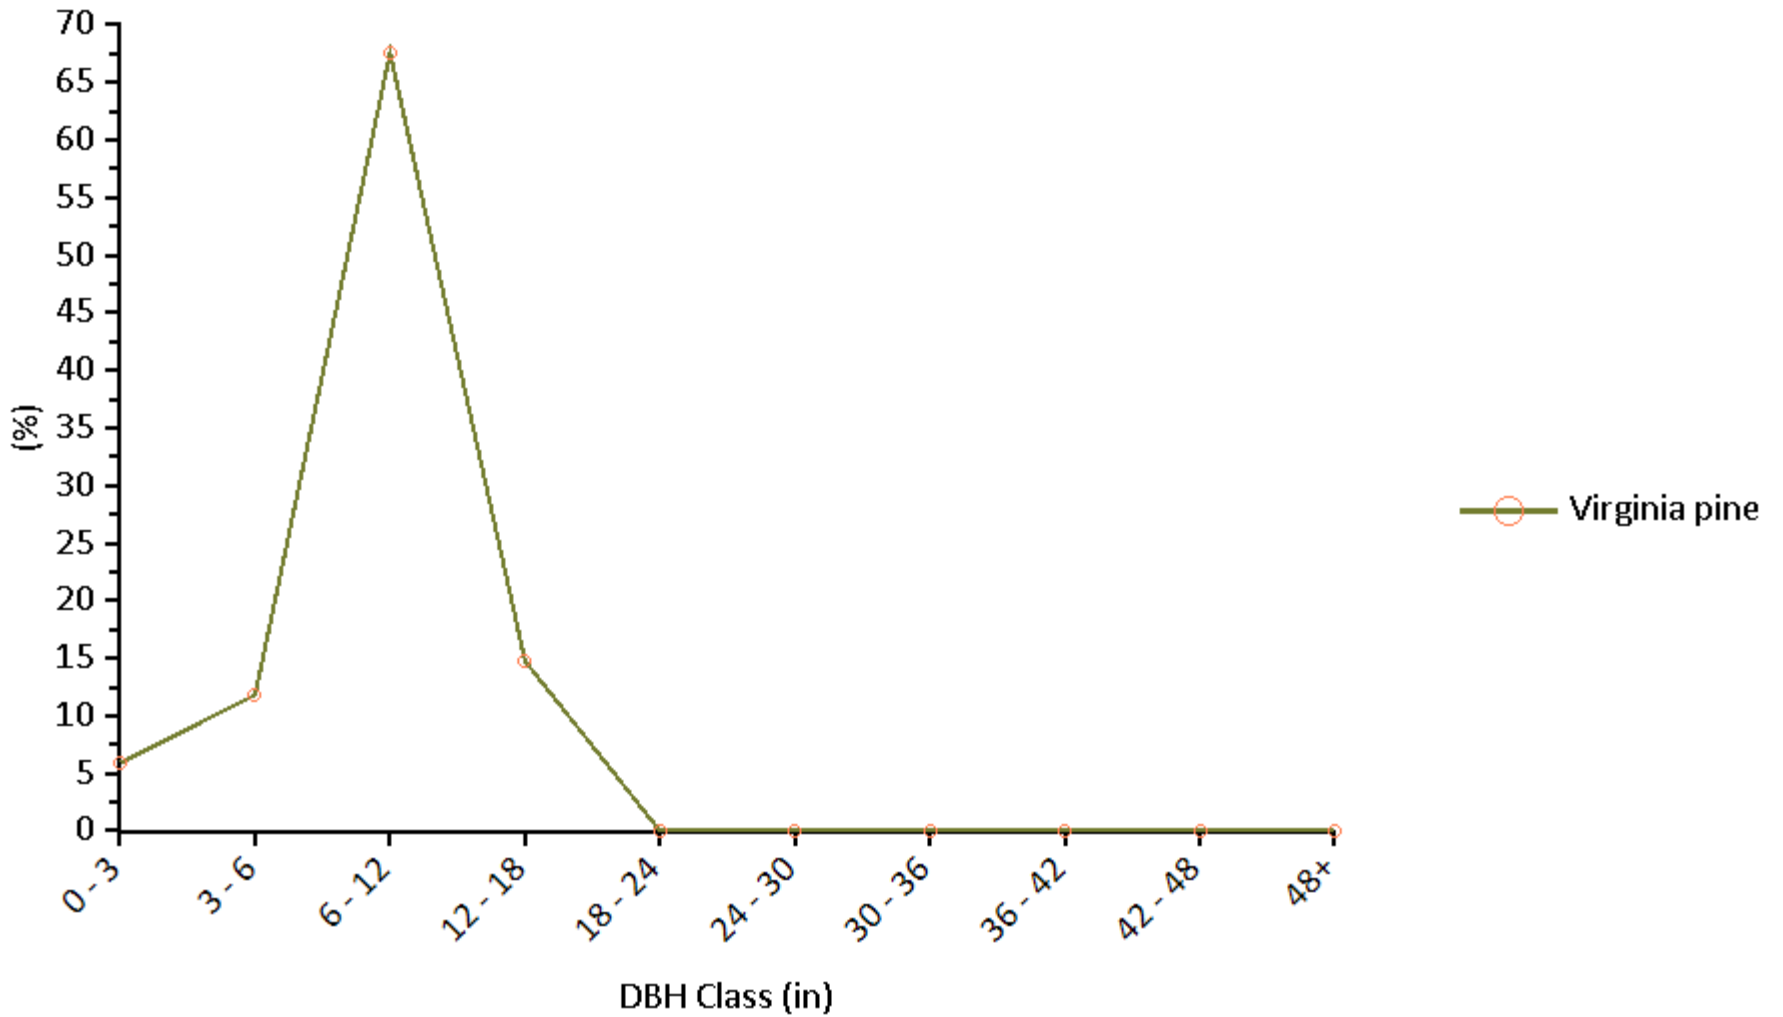

Species Distribution by DBH Class

Location: Ventnor City, Atlantic, New Jersey, United States of America

Project: Ventnor Street Trees, Series: 1, Year: 2023

Generated: 7/18/2023