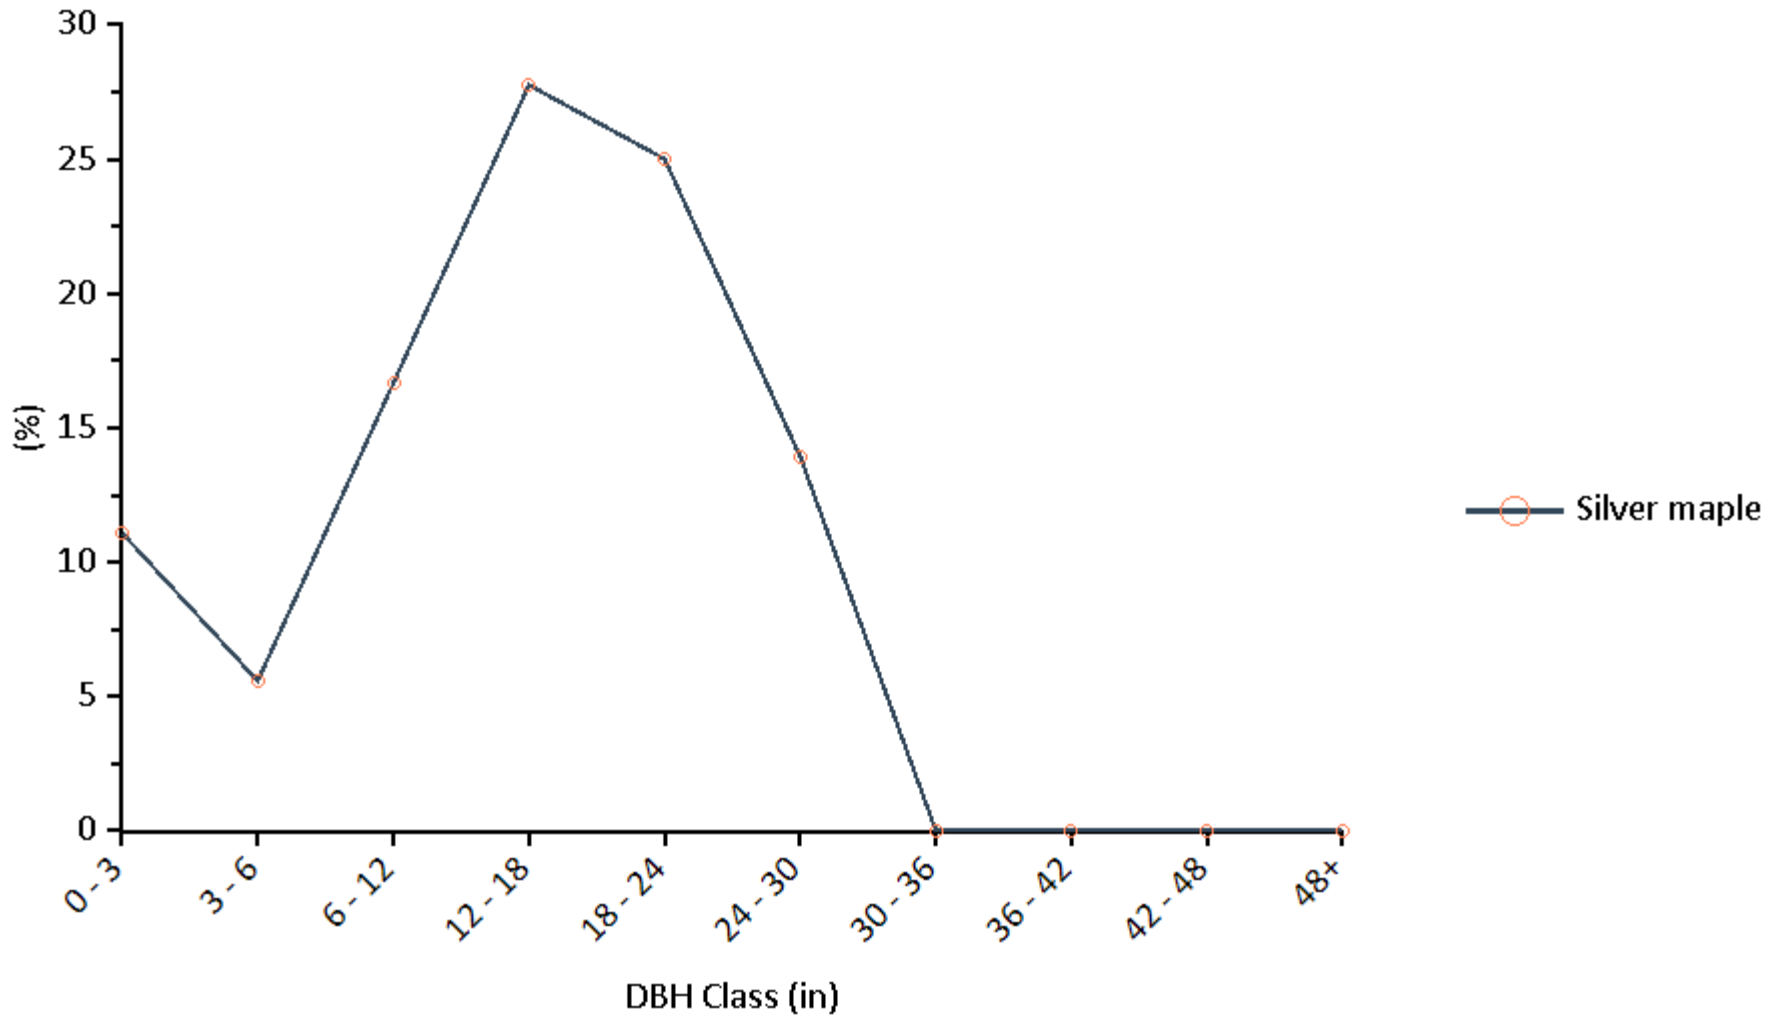

Species Distribution by DBH Class

Location: Ventnor City, Atlantic, New Jersey, United States of America

Project: Ventnor Street Trees, Series: 1, Year: 2023

Generated: 7/18/2023