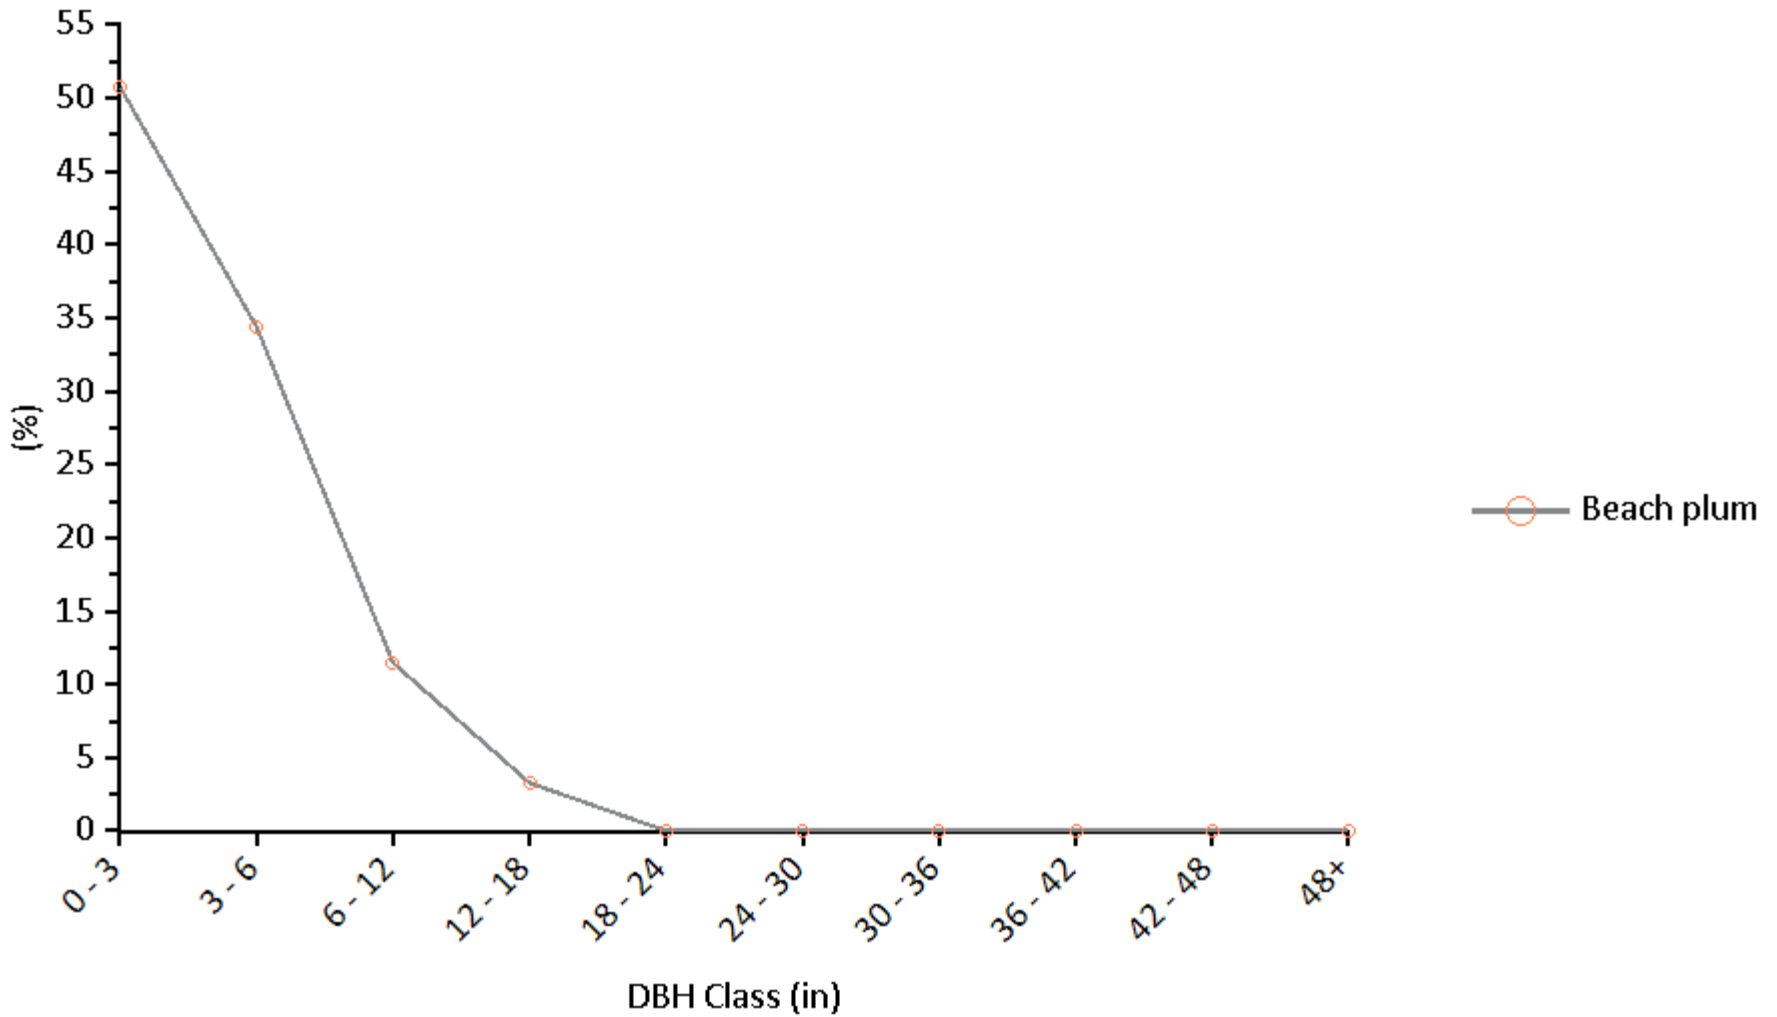

Project: Ventnor Street Trees, Series: 1, Year: 2023

Generated: 7/18/2023

Species Distribution by DBH Class

Location: Ventnor City, Atlantic, New Jersey, United States of America

Project: Ventnor Street Trees, Series: 1, Year: 2023