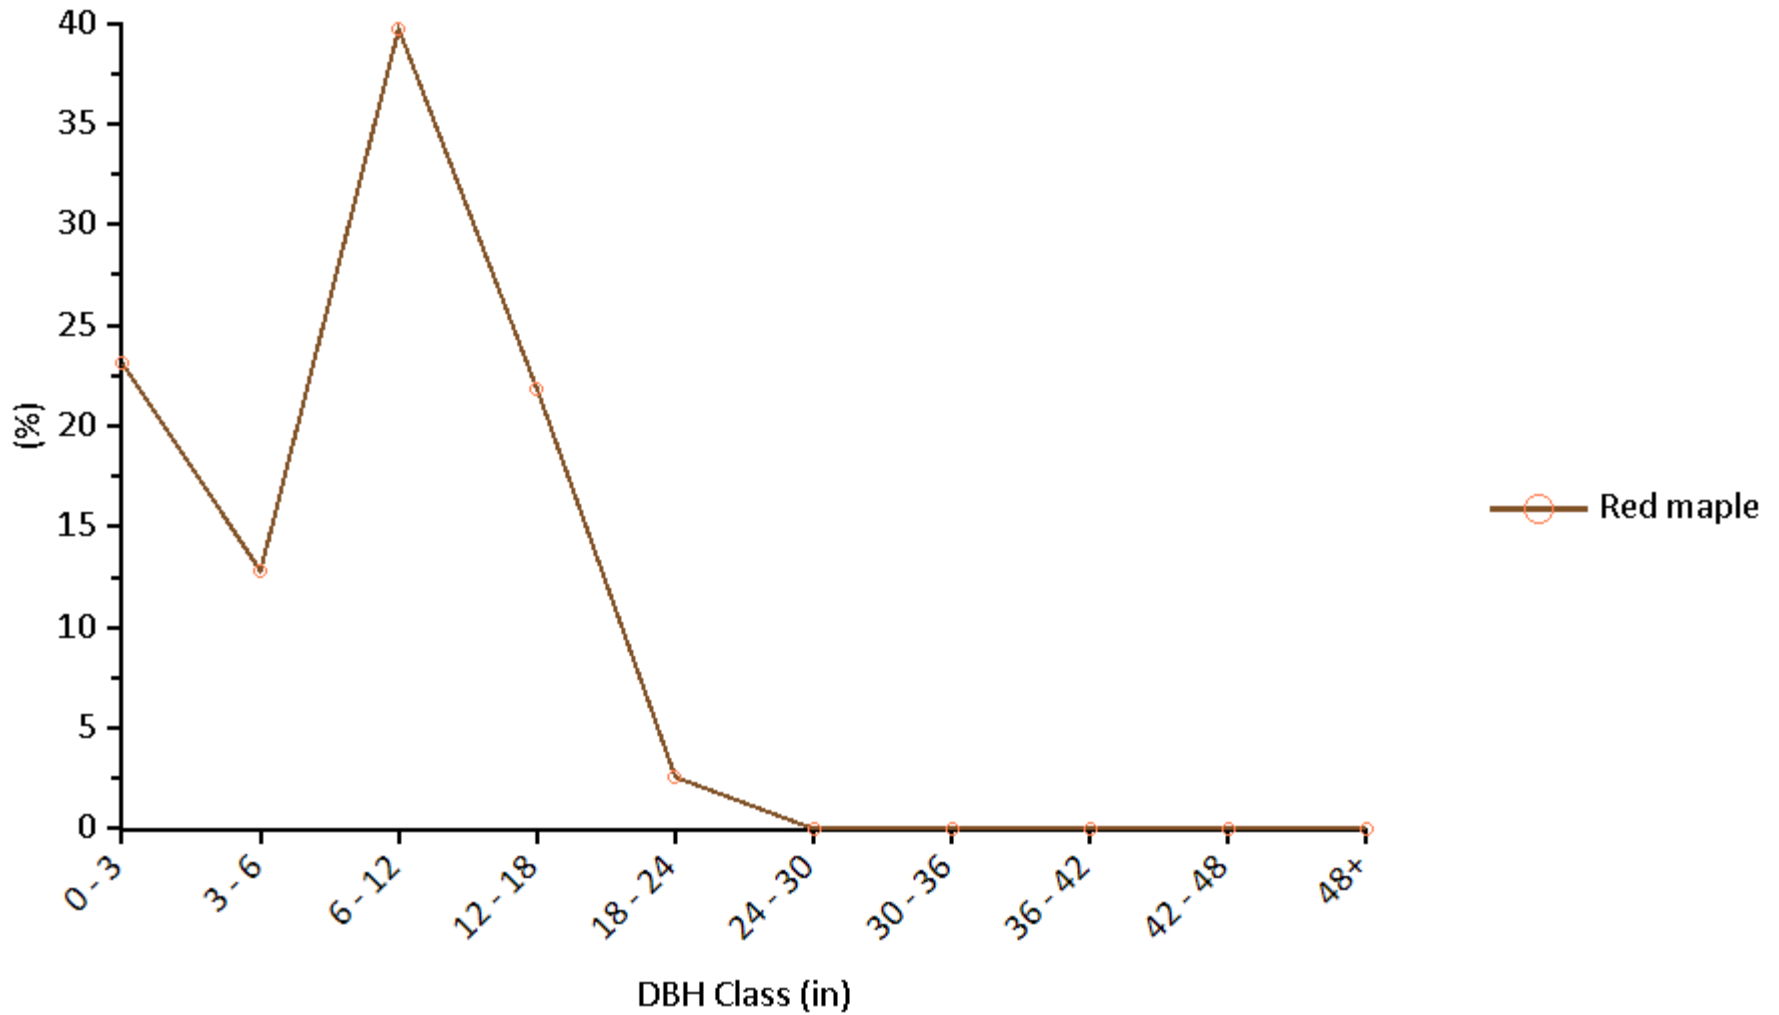

Generated: 7/18/2023

Species Distribution by DBH Class

Location: Ventnor City, Atlantic, New Jersey, United States of America

Project: Ventnor Street Trees, Series: 1, Year: 2023

Generated: 7/18/2023

Species Distribution by DBH Class