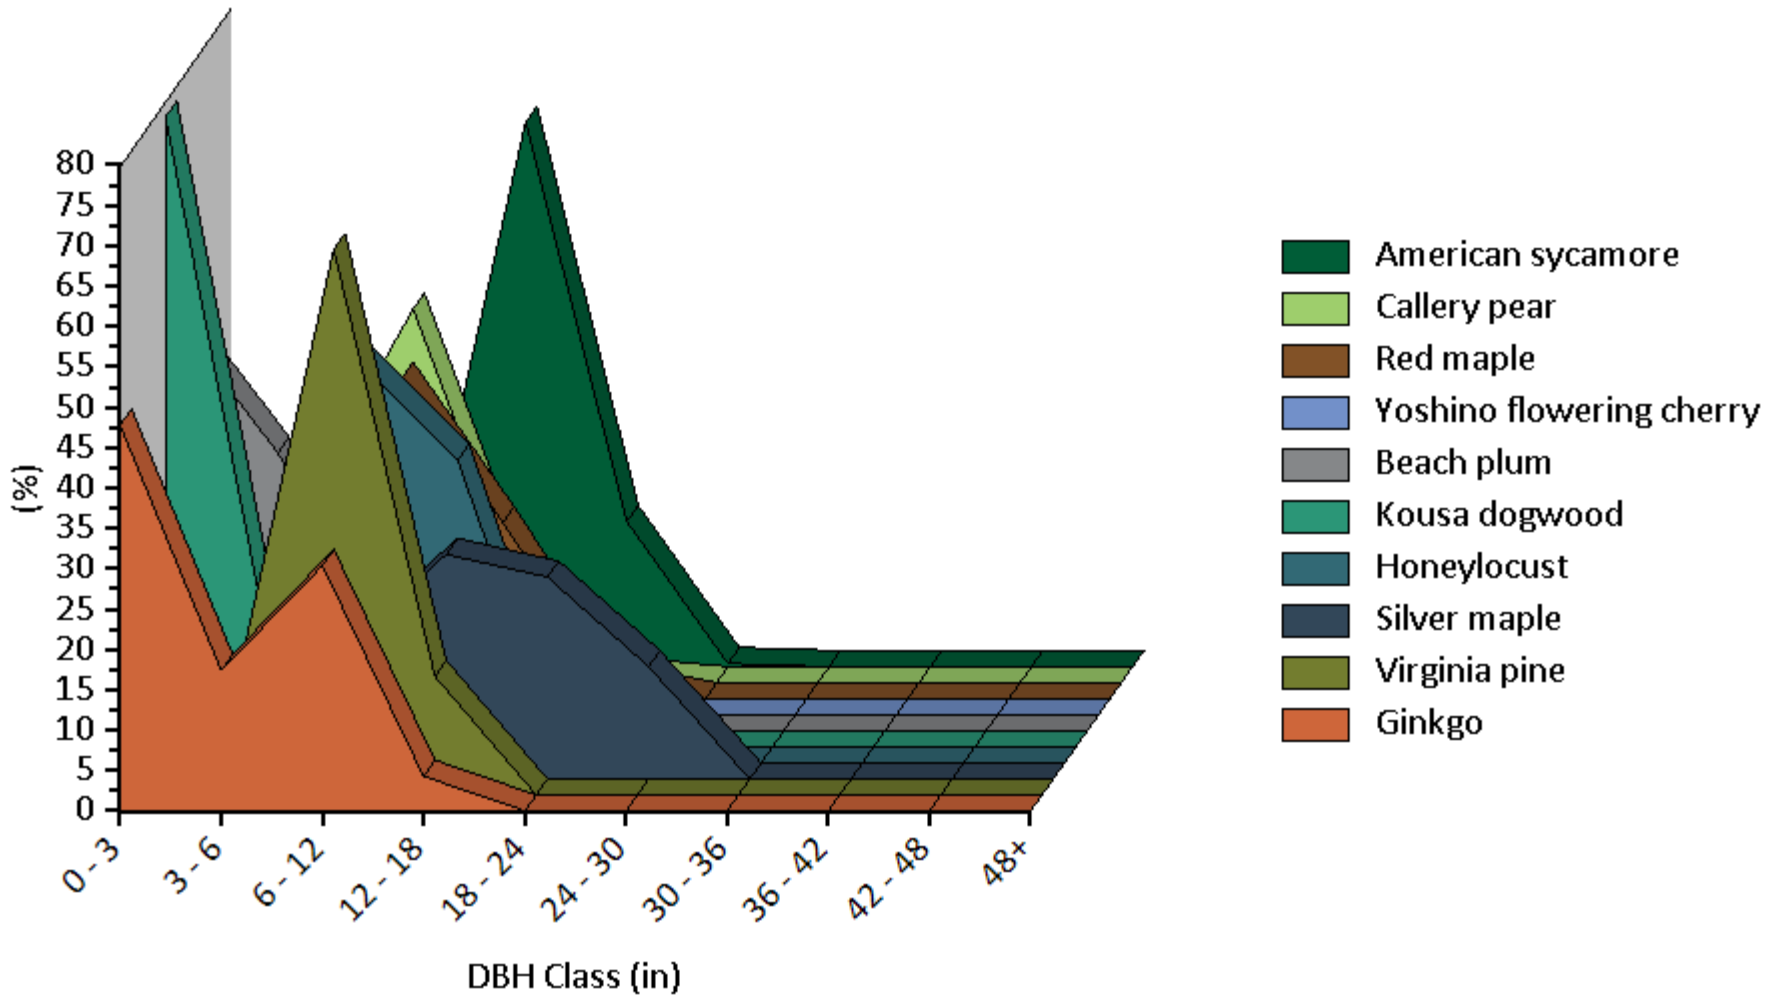

Species Distribution by DBH Class

Location: Ventnor City, Atlantic, New Jersey, United States of America

Project: Ventnor Street Trees, Series: 1, Year: 2023

Generated: 7/18/2023

Table1. Top 10 most populated species in the project area

Species Name	DBH Class (in)									
	0 - 3 (%)	3 - 6 (%)	6 - 12 (%)	12 - 18 (%)	18 - 24 (%)	24 - 30 (%)	30 - 36 (%)	36 - 42 (%)	42 - 48 (%)	48+ (%)
American sycamore	0.4	1.4	12.5	67.4	18.0	0.4	0.0	0.0	0.0	0.0
Callery pear	15.7	24.1	46.3	12.8	1.2	0.0	0.0	0.0	0.0	0.0
Red maple	23.1	12.8	39.7	21.8	2.6	0.0	0.0	0.0	0.0	0.0
Yoshino flowering cherry	21.3	32.0	30.7	16.0	0.0	0.0	0.0	0.0	0.0	0.0
Beach plum	50.8	34.4	11.5	3.3	0.0	0.0	0.0	0.0	0.0	0.0
Kousa dogwood	78.0	14.0	8.0	0.0	0.0	0.0	0.0	0.0	0.0	0.0
Honeylocust	8.3	2.1	50.0	37.5	2.1	0.0	0.0	0.0	0.0	0.0
Silver maple	11.1	5.6	16.7	27.8	25.0	13.9	0.0	0.0	0.0	0.0
Virginia pine	5.9	11.8	67.6	14.7	0.0	0.0	0.0	0.0	0.0	0.0
Ginkgo	47.8	17.4	30.4	4.3	0.0	0.0	0.0	0.0	0.0	0.0

Species Distribution by DBH Class

Location: Ventnor City, Atlantic, New Jersey, United States of America

Project: Ventnor Street Trees, Series: 1, Year: 2023

Generated: 7/18/2023