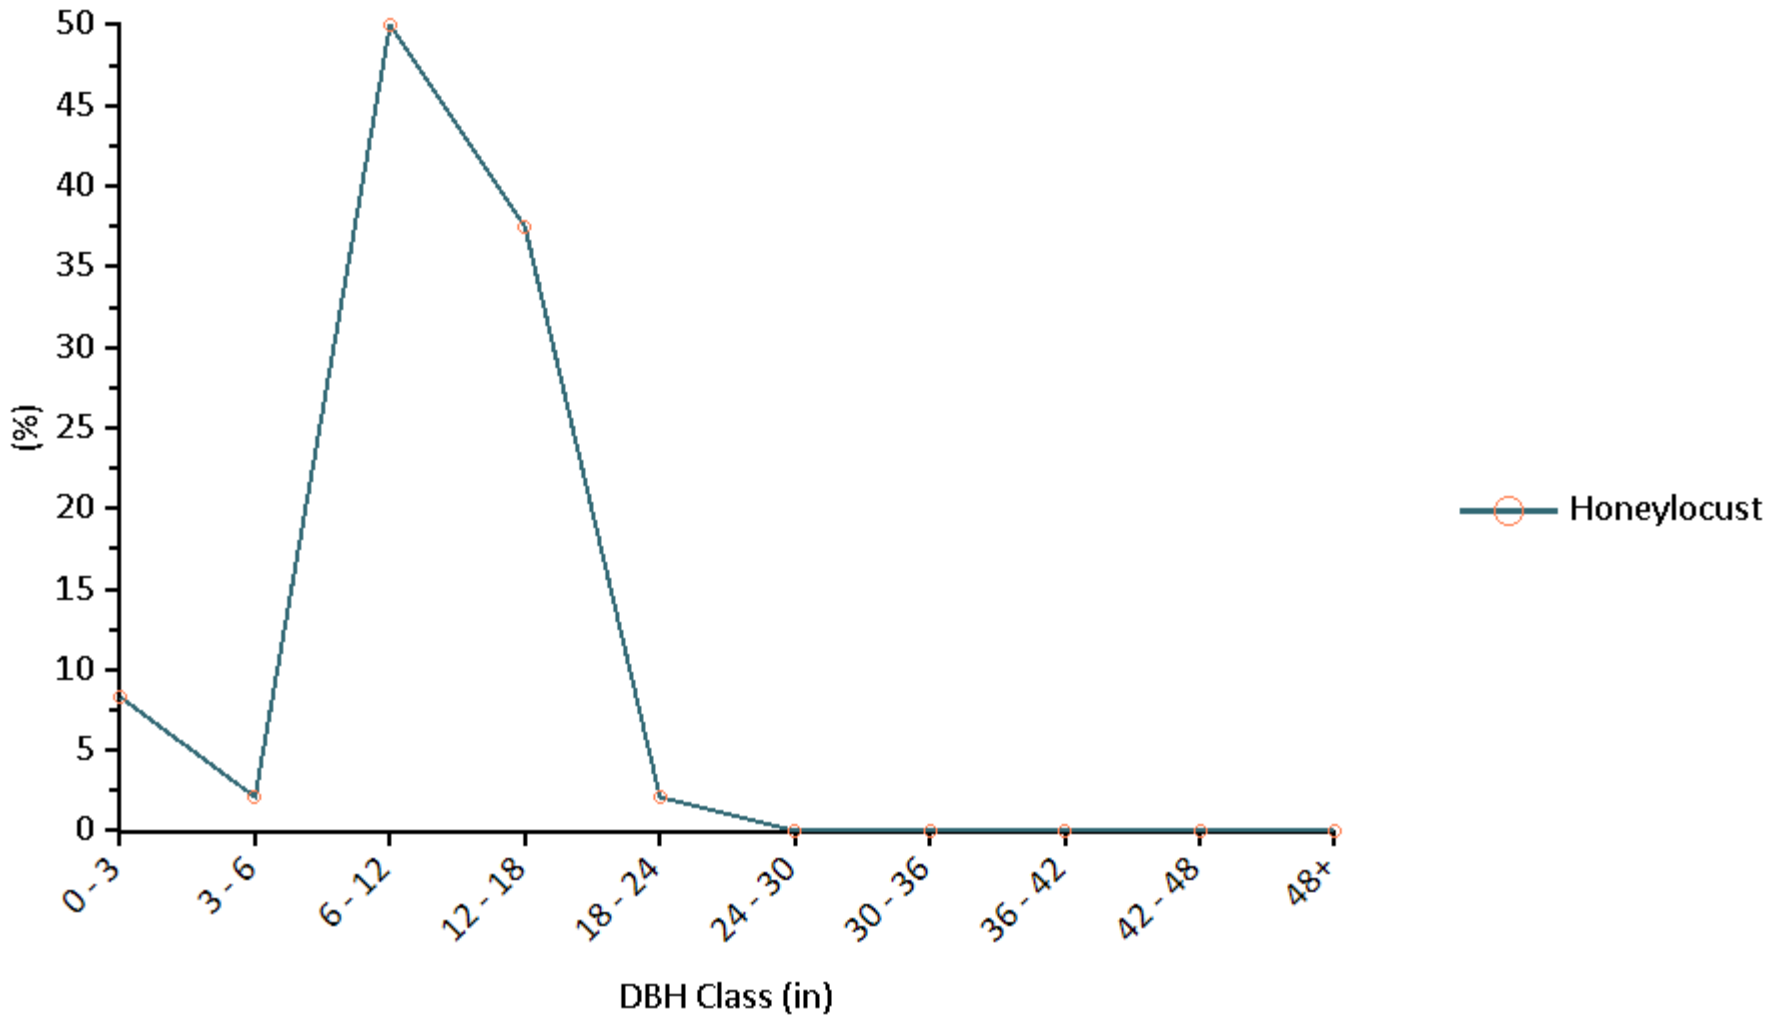

Generated: 7/18/2023

Species Distribution by DBH Class

Location: Ventnor City, Atlantic, New Jersey, United States of America

Project: Ventnor Street Trees, Series: 1, Year: 2023

Generated: 7/18/2023

Species Distribution by DBH Class