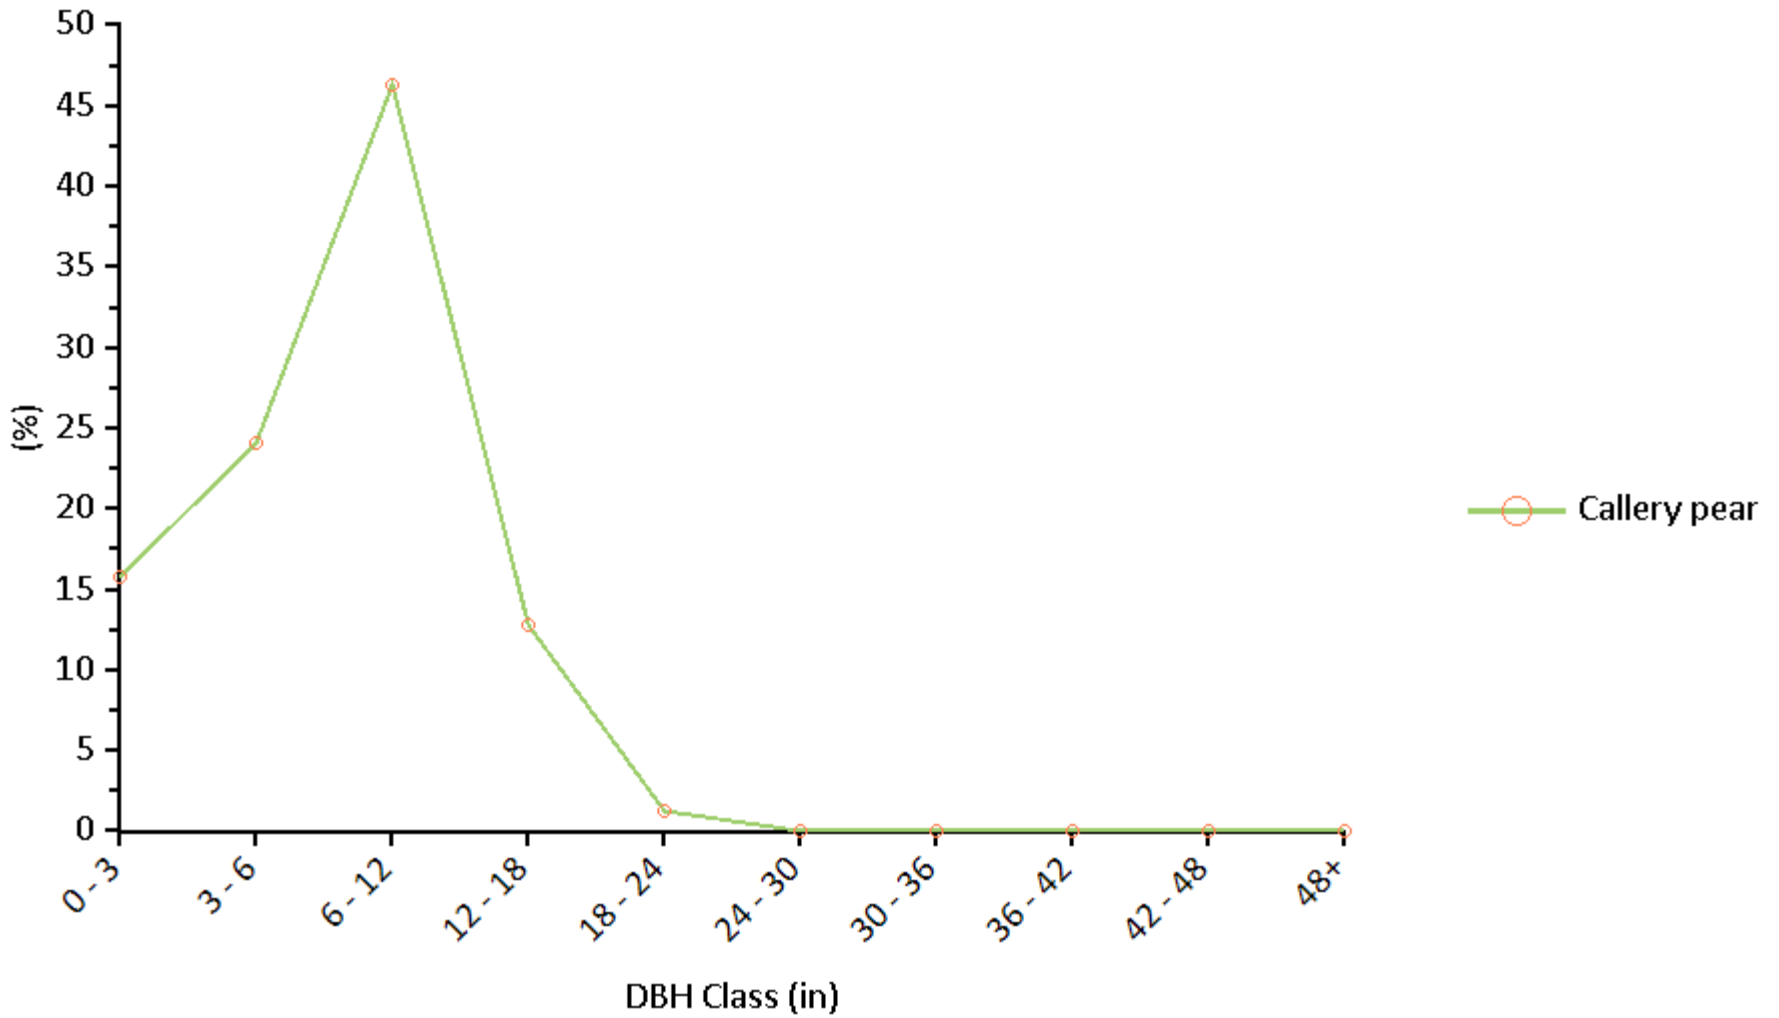

Species Distribution by DBH Class

Location: Ventnor City, Atlantic, New Jersey, United States of America

Project: Ventnor Street Trees, Series: 1, Year: 2023

Generated: 7/18/2023