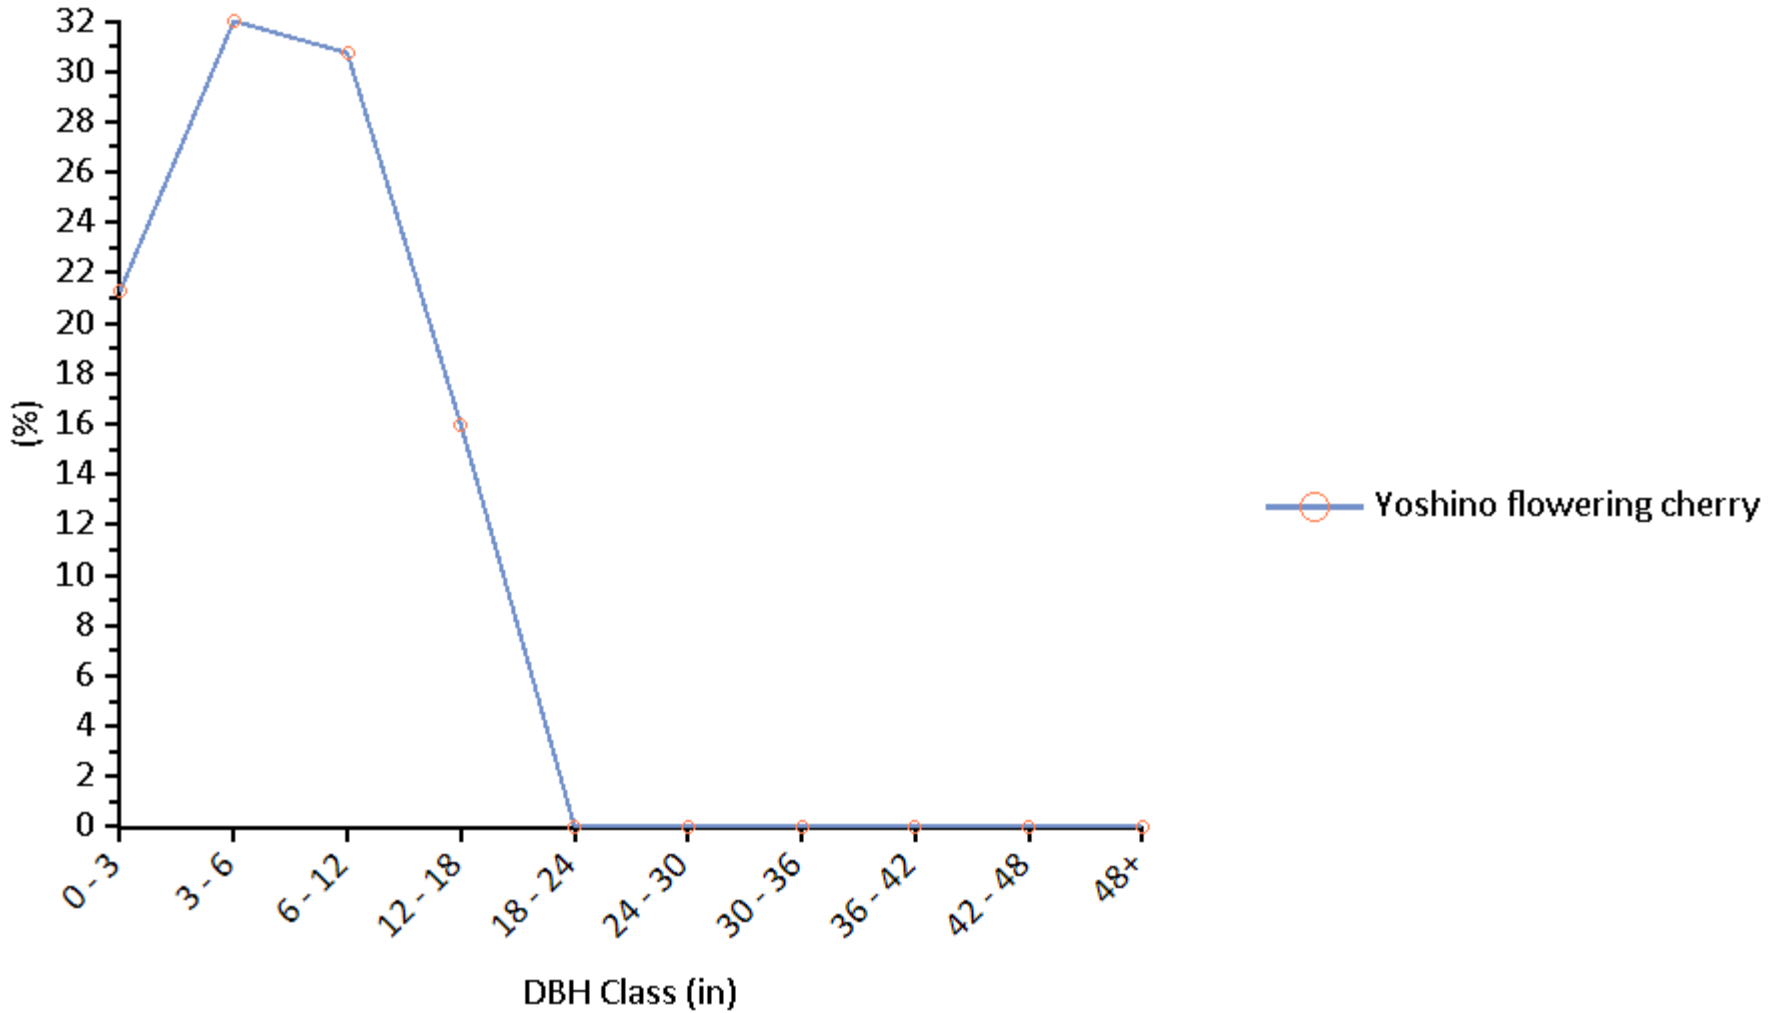

Species Distribution by DBH Class

Location: Ventnor City, Atlantic, New Jersey, United States of America

Project: Ventnor Street Trees, Series: 1, Year: 2023

Generated: 7/18/2023