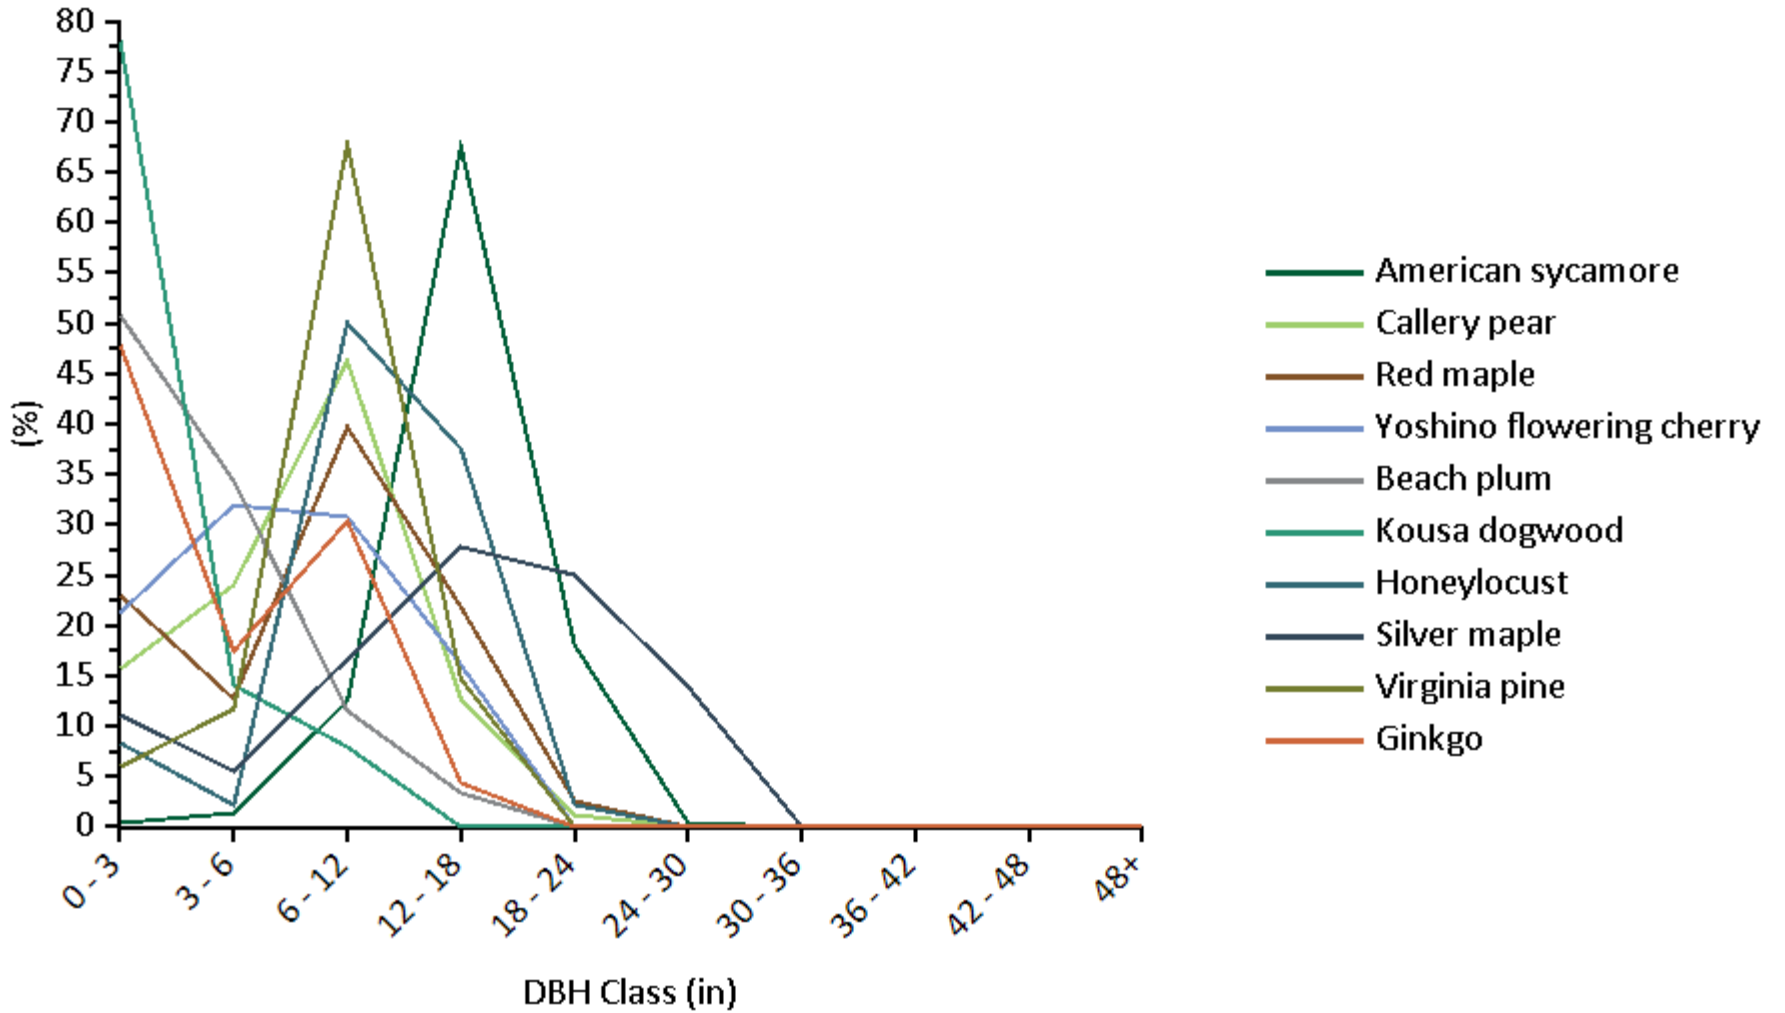

Species Distribution by DBH Class

Location: Ventnor City, Atlantic, New Jersey, United States of America

Project: Ventnor Street Trees, Series: 1, Year: 2023

Generated: 7/18/2023