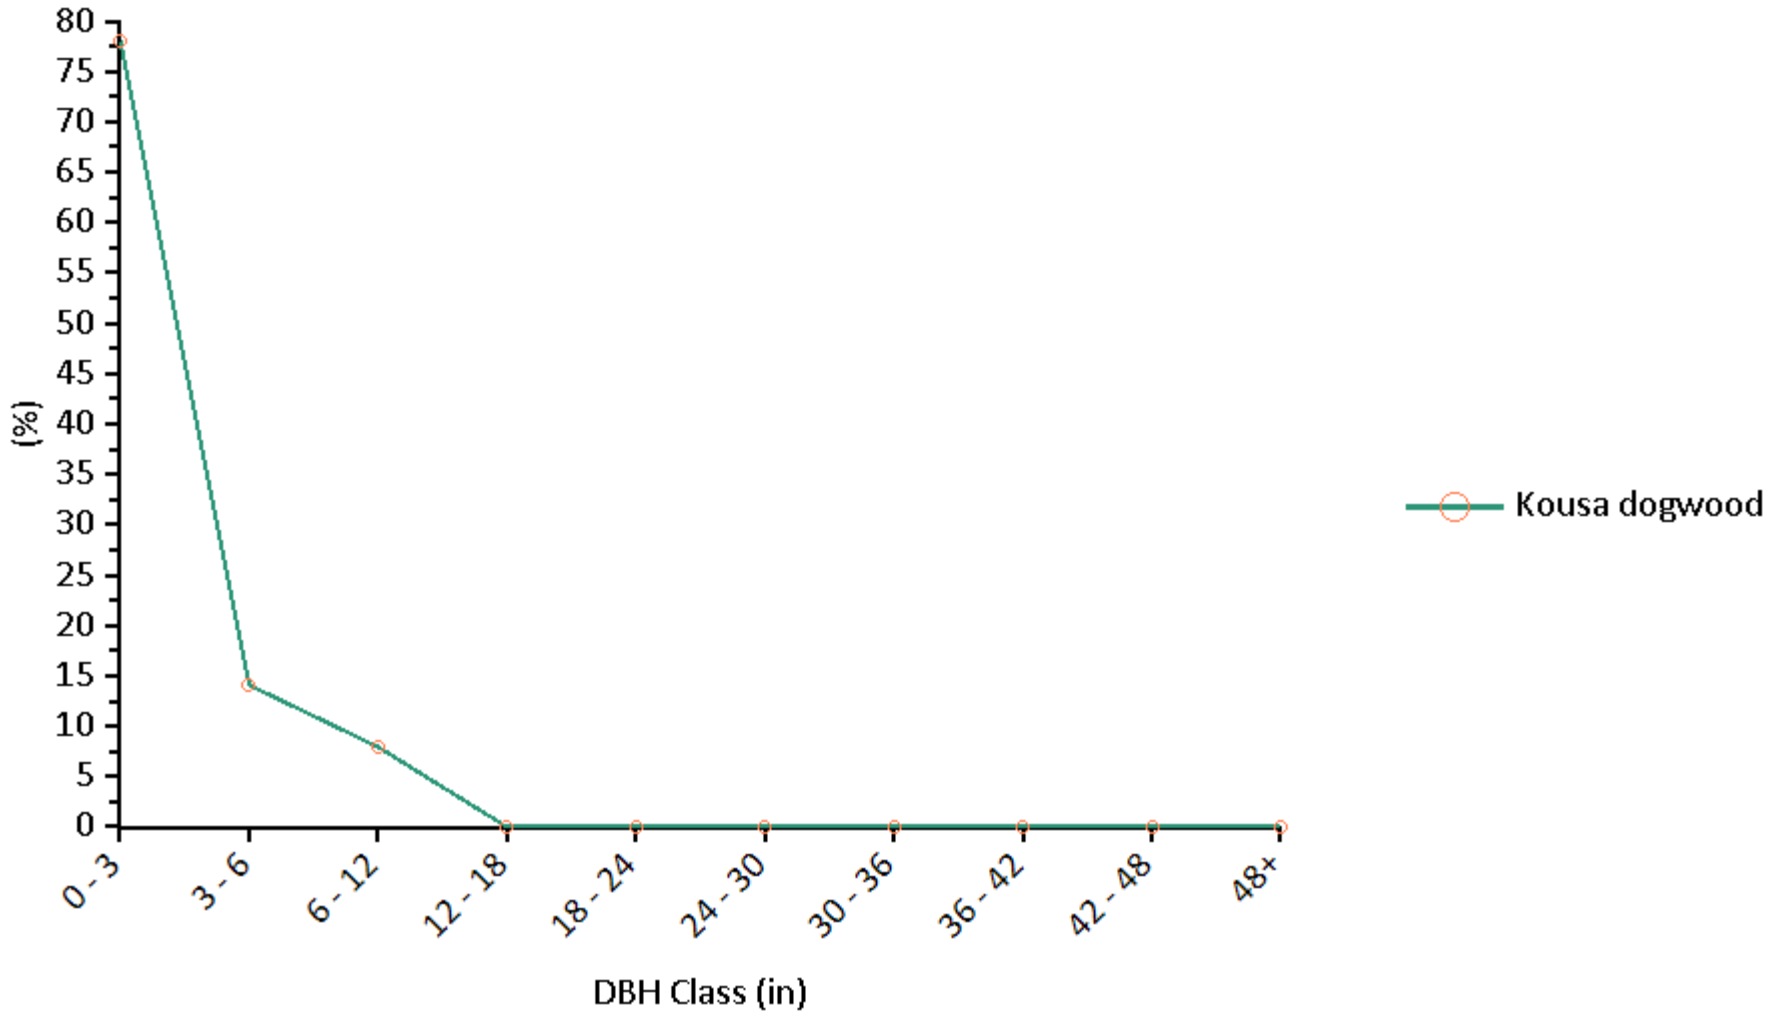

Species Distribution by DBH Class

Location: Ventnor City, Atlantic, New Jersey, United States of America

Project: Ventnor Street Trees, Series: 1, Year: 2023

Generated: 7/18/2023