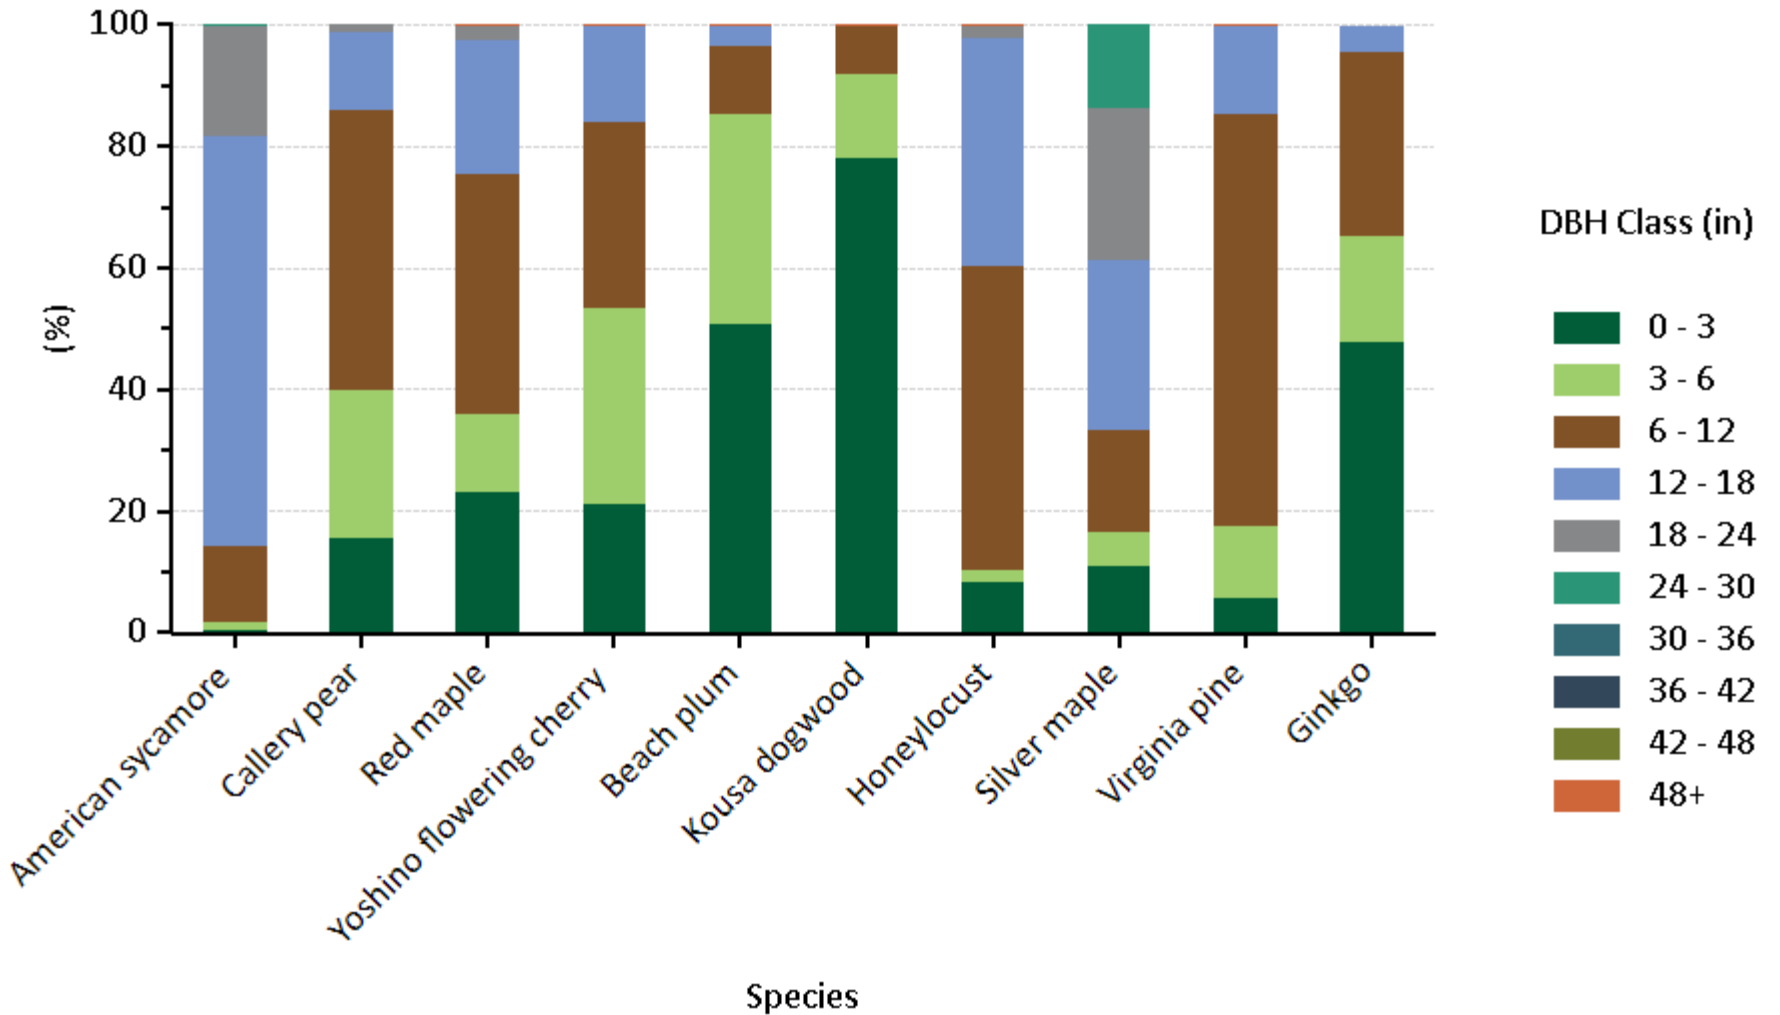

Species Distribution by DBH Class

Location: Ventnor City, Atlantic, New Jersey, United States of America

Project: Ventnor Street Trees, Series: 1, Year: 2023

Generated: 7/18/2023

Species Distribution by DBH Class

Location: Ventnor City, Atlantic, New Jersey, United States of America

Project: Ventnor Street Trees, Series: 1, Year: 2023

Generated: 7/18/2023

Table1. Top 10 most populated species in the project area

Species Name	DBH Class (in)									
	0 - 3 (%)	3 - 6 (%)	6 - 12 (%)	12 - 18 (%)	18 - 24 (%)	24 - 30 (%)	30 - 36 (%)	36 - 42 (%)	42 - 48 (%)	48+ (%)
American sycamore	0.4	1.4	12.5	67.4	18.0	0.4	0.0	0.0	0.0	0.0
Callery pear	15.7	24.1	46.3	12.8	1.2	0.0	0.0	0.0	0.0	0.0
Red maple	23.1	12.8	39.7	21.8	2.6	0.0	0.0	0.0	0.0	0.0
Yoshino flowering cherry	21.3	32.0	30.7	16.0	0.0	0.0	0.0	0.0	0.0	0.0
Beach plum	50.8	34.4	11.5	3.3	0.0	0.0	0.0	0.0	0.0	0.0
Kousa dogwood	78.0	14.0	8.0	0.0	0.0	0.0	0.0	0.0	0.0	0.0
Honeylocust	8.3	2.1	50.0	37.5	2.1	0.0	0.0	0.0	0.0	0.0
Silver maple	11.1	5.6	16.7	27.8	25.0	13.9	0.0	0.0	0.0	0.0
Virginia pine	5.9	11.8	67.6	14.7	0.0	0.0	0.0	0.0	0.0	0.0
Ginkgo	47.8	17.4	30.4	4.3	0.0	0.0	0.0	0.0	0.0	0.0