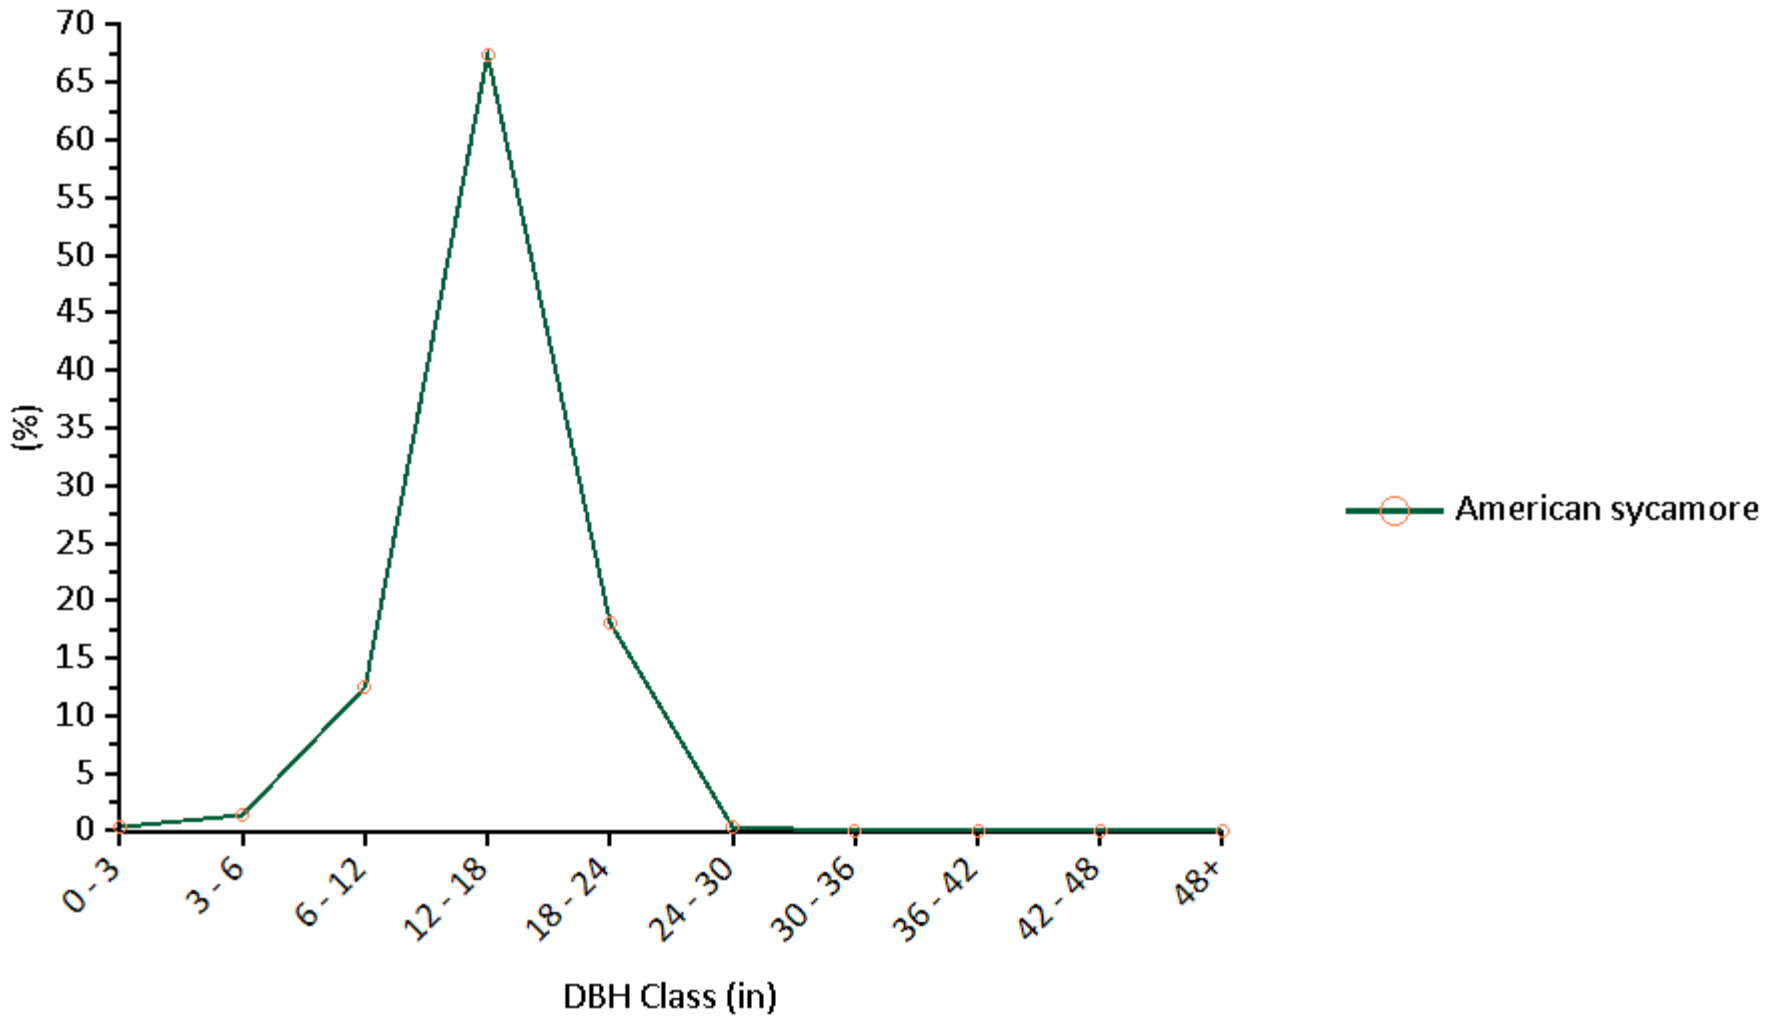

Species Distribution by DBH Class

Location: Ventnor City, Atlantic, New Jersey, United States of America

Project: Ventnor Street Trees, Series: 1, Year: 2023

Generated: 7/18/2023